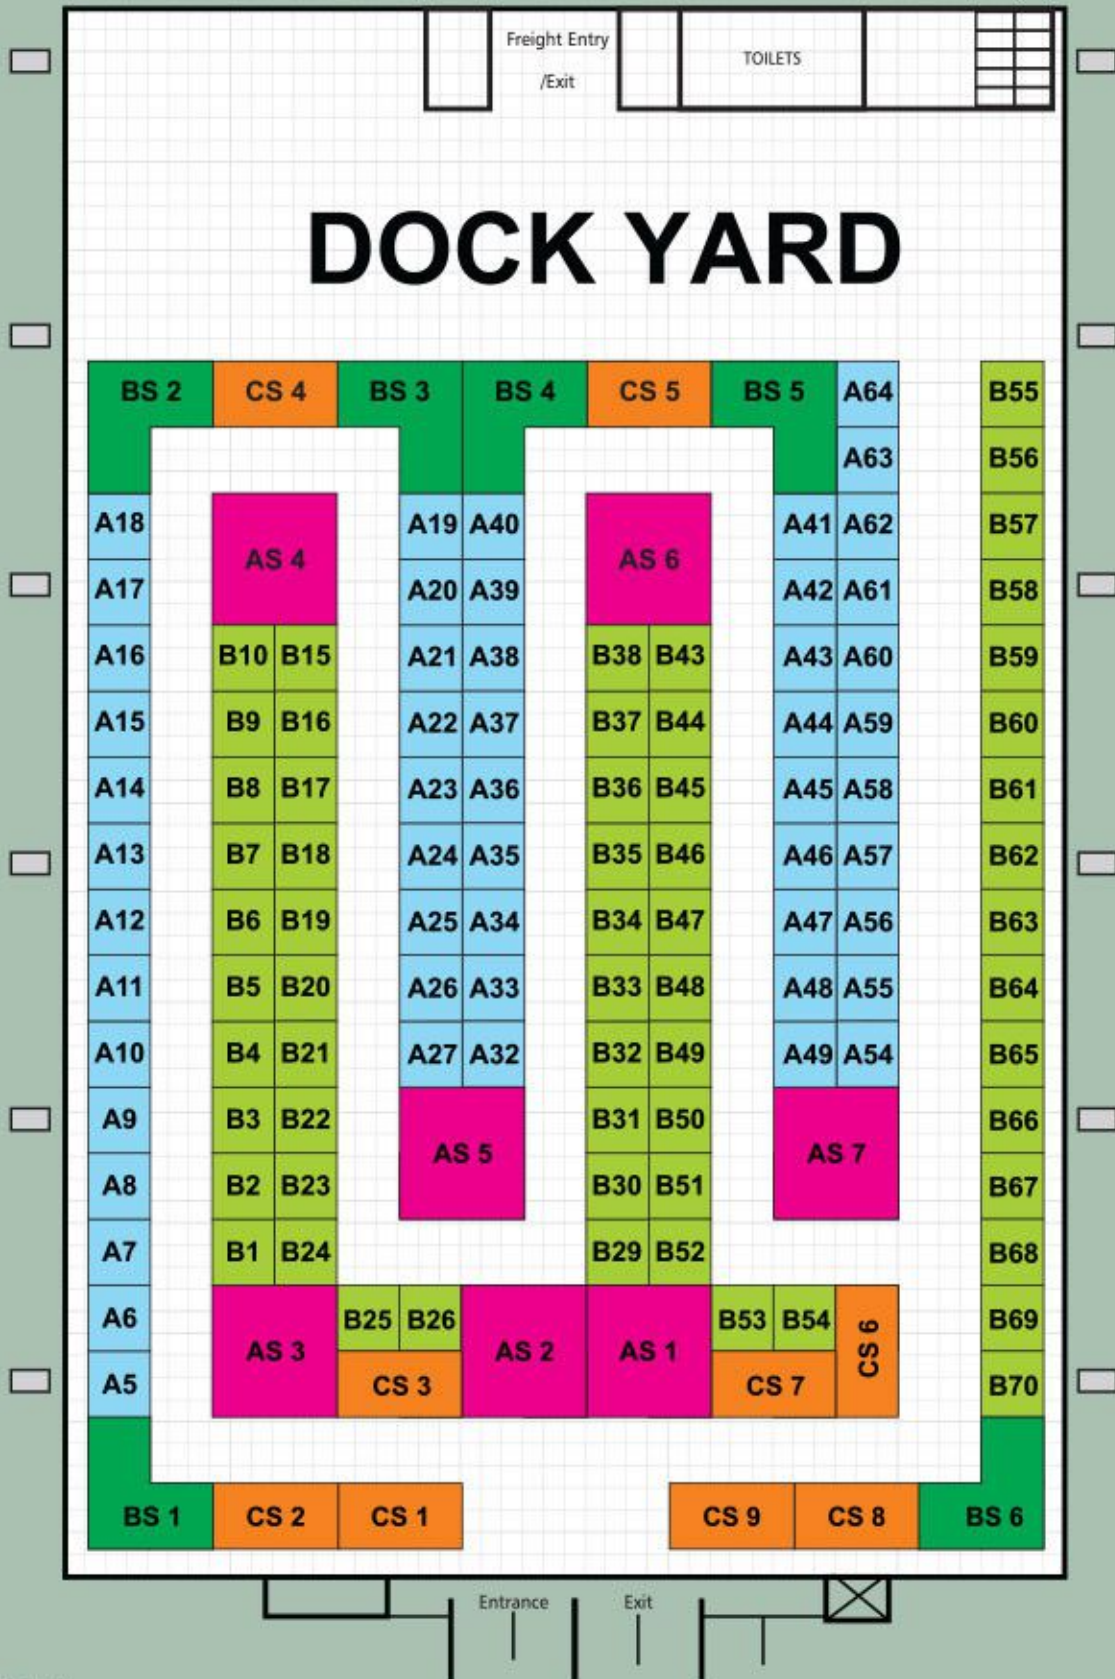

CableNet Expo Vision 2019

- A 3X3= 9Sq mtr
- B 3X3= 9Sq mtr
- BS 3X3X3 = 27Sq mtr
- AS 6X6 = 36Sq mtr

SHELL SCHEME
(Minimum 9 sqm)

INR 10000/ US \$ 200 per sqm

RAW SPACE**
(Minimum 18 sqm)

INR 9000 / US\$ 180 per sqm

GST @ 18% will be applicable

* Layout changes is subjected to organizer at any moment without prior notice.